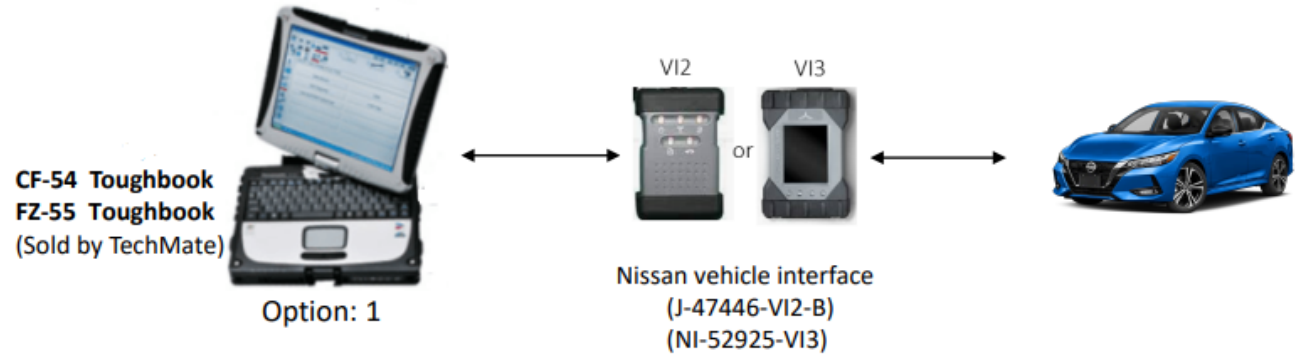

# Generic PC Requirements

---

- **Operating System:** Windows 10 or 11 (64 bit)
- **Storage:** 1 TB H/D, recommended 250 GB H/D free space without ASIST Installed
- **RAM:** 16 GB or higher
- **Processor:** i7 Processor or higher, with 2.8 gigahertz (GHz) or higher
- **Graphics Card:** Compatible with DirectX 12 or later
- **Network & Communication:** Wireless IEEE 11a/b/g/n or Gigabit Ethernet LAN (RJ-45 connector)
- **Vehicle Interface:** Bluetooth v4.0 or higher, or USB cable for Vehicle Interface (VI) connection
- **Battery Life (laptop):** 48-60 WHr (Battery Capacity / Standard 6-Cell or higher)
- **Screen Resolution:** Supports screen resolution of 1024 x 768 or Higher
- **Display & Graphics:** Display screen 10.1" or higher (Recommended - Touch Panel Display)
- **Interfaces/Ports:** USB port 1 or more, compatible with USB 3.0
- **Card Reader:** Full-size SD card reader v6.0 or higher (Internal/External) for infotainment card
- **Speaker:** Built-in speakers